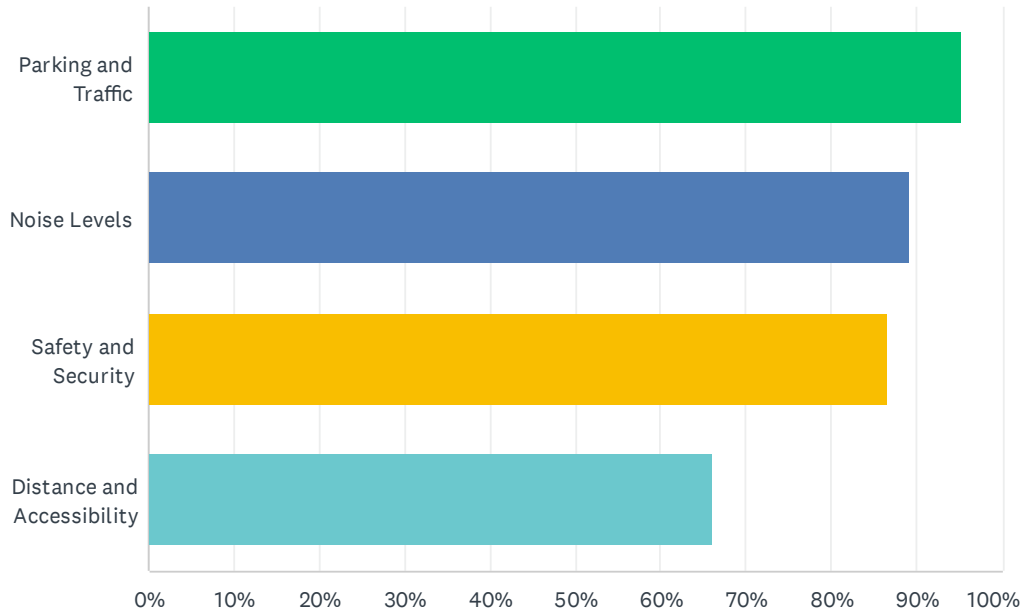

Q1 Do you support moving the Concert in the Park series to Lakeside Park?

Answered: 599 Skipped: 30

ANSWER CHOICES	RESPONSES	
Yes	18.86%	113
No	81.14%	486
TOTAL		599

Q2 What Concerns, if any do you have about moving Concert in the Park to Lakeside Park?

Answered: 544 Skipped: 85

ANSWER CHOICES	RESPONSES	
Parking and Traffic	95.22%	518
Noise Levels	89.15%	485
Safety and Security	86.58%	471
Distance and Accessibility	66.18%	360
Total Respondents: 544		

Q3 How likely are you to attend Concert in the Park if it is moved to Lakeside Park?