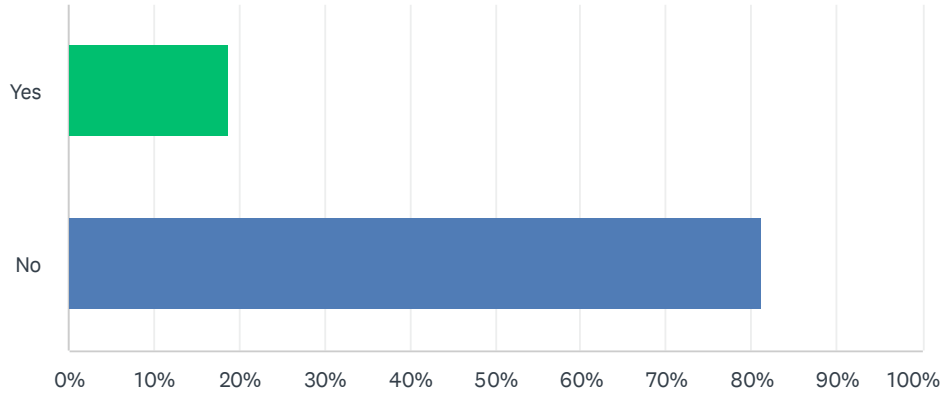

Q1 Do you support moving the Concert in the Park series to Lakeside Park?

Answered: 599 Skipped: 30

ANSWER CHOICES	RESPONSES	
Yes	18.86%	113
No	81.14%	486
TOTAL		599

Q2 What Concerns, if any do you have about moving Concert in the Park to Lakeside Park?