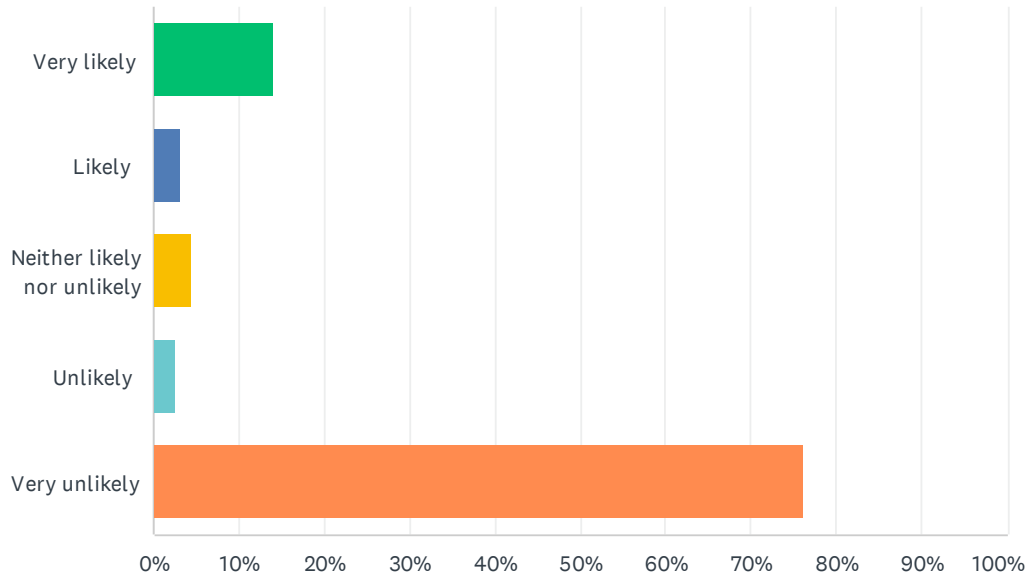

Q3 How likely are you to attend Concert in the Park if it is moved to Lakeside Park?

Answered: 591 Skipped: 38

ANSWER CHOICES	RESPONSES	
Very likely	14.04%	83
Likely	3.21%	19
Neither likely nor unlikely	4.57%	27
Unlikely	2.54%	15
Very unlikely	76.14%	450
Total Respondents: 591